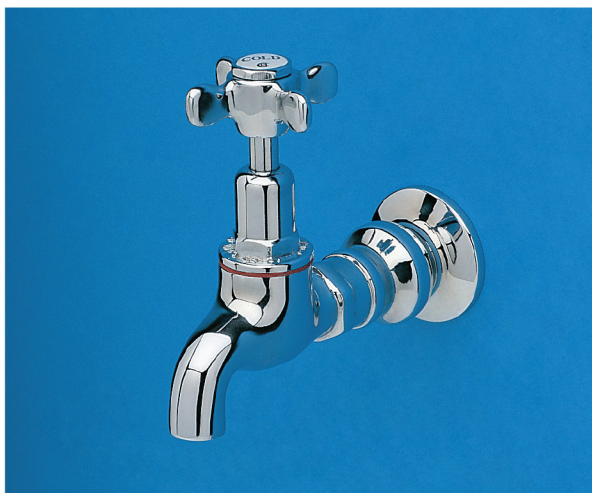

CONSOLIDATED BRASS TAPWARE

Proudly manufactured in Australia

HE9599AB Heritage Alcove Shower Set in Antique Brass (AB)

RU9481CP Roulette Cast Bath/Shower Diverter with Cradle & Handshower in Chrome (CP)

EY5210DAB-EBU DB Single Lever Mixer with Hi-Rise Body & Fixed Outlet in Dull Antique Brass (DAB) with Engraved Button Upgrade

HE9496AB Heritage Cast Bath/Shower Diverter with Cradle & Handshower with 715mm Floor Legs in Antique Brass (AB)

RU5218BN Roulette Sink Duo Mixer with Swivel Gooseneck Outlet in Brushed Nickel Plate (BN)

Heritage

BA1333AB Olde Adelaide Shower Set with Heritage Handles in Antique Brass (AB)

HE0083CP Heritage Pillarcock - NT Pattern in Chrome (CP)

HE0202CP Heritage Flanged Bibcock with Female Inlet and Plain Nose in Chrome (CP)

HE4014CP Heritage Basin Set with Swivel Gooseneck Outlet in Chrome (CP)

HE9581AB Heritage Tubular Bath/Shower Set in Antique Brass (AB)

HE5114AB Heritage Basin Duo Mixer with Swivel Gooseneck Outlet in Antique Brass (AB)