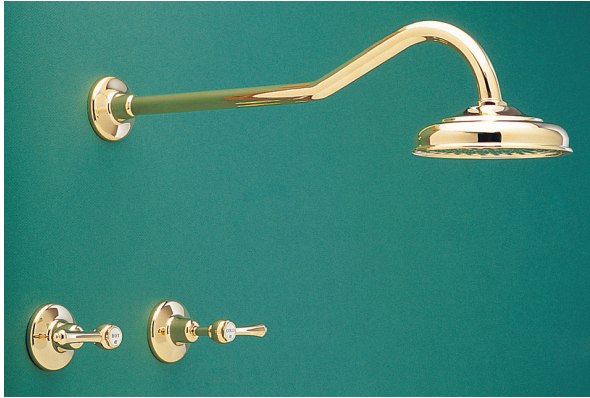

Roulette

RU3021AB Roulette Flamingo Shower Set in Antique Brass (AB)

RU5072BN Roulette Drinking Water Pillar Tap with Swivel Gooseneck Outlet in Brushed Nickel Plate (BN)

RU3002CA Roulette Bath Set in Chrome with Antique Brass Trim (CA)

RU9383LW-EBU Roulette Exposed Wall Sink Set with Straight Breech & Gooseneck Outlet in Lea Wheel Brass (LW) with Engraved Button Upgrade

RU4011MA Roulette Basin Set with Fixed Gooseneck Outlet in Matte Black with Antique Brass Trim (MA)

RU9362AB Roulette Exposed Hob Sink Set with Top Taps & Swivel Gooseneck Outlet in Antique Brass (AB)

Roulette Lever

RL3511AB Roulette Lever Gooseneck Shower Set in Antique Brass (AB)

EY5201CP DB Single Lever Mixer with Low Rise Body & Fixed Outlet in Chrome (CP)

BA1412CP Olde Adelaide Basin Set with Swivel Outlet & Roulette Lever Handles in Chrome (CP)

RL8458AB Roulette Lever 3 Piece Telephone Set in Antique Brass (AB)

CB7000-RL-HSQ-RB-EBU Roulette Lever Flick Mixer with Sink Square Outlet in Raw Brass (RB) with Engraved Button Upgrade